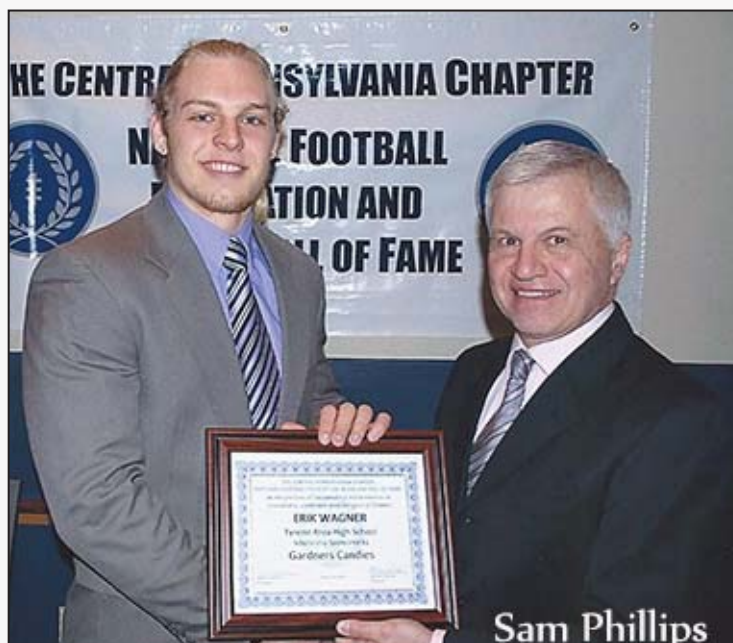

2013-2014 Scholarship Winners

2013-2014 Scholarship Winners

Brian McMahon

Shaner Group Scholarship
Adam Frederick - Central

Mariana's Fundraising Scholarship
Antonio Troese - Central

Sam Phillips

Gardner's Candies Scholarship
Erik Wagner - Tyrone