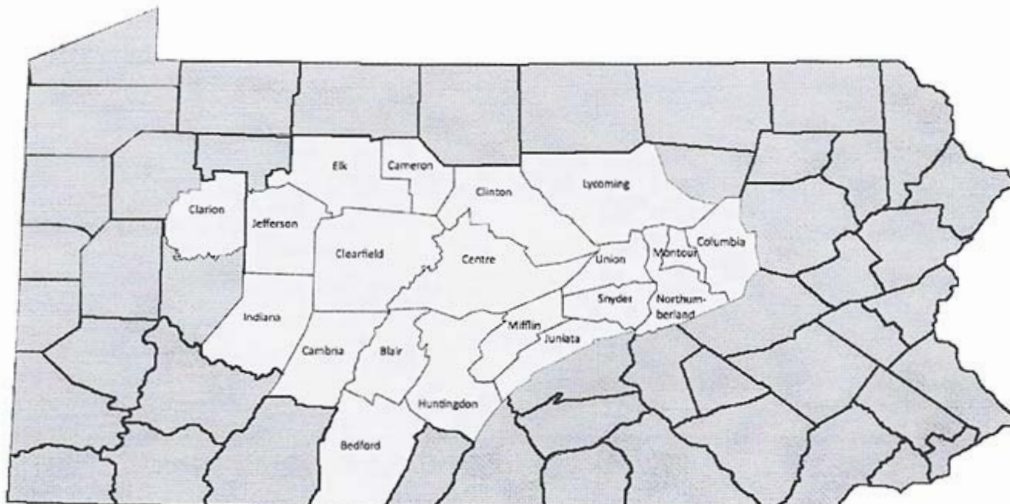

Because of the Donors’ generosity, we have awarded 175 -- $1000.00 scholarships-- to 562 eligible scholar-athletes, totaling over $175,000.00. Other coveted awards include the Joe Sarra and Fran Fisher Awards, for excellence in community service and sports journalism, respectively. Over the years, special recognition has also honored high school and college coaches, game officials, the Pennsylvania Interscholastic Athletic Association (PIAA), Athletics’ Trainers, and Game Officials.

Relax, eat a delicious meal, and enjoy the program. The Banquet Committee offers participants’ opportunities to “break bread,” listen to a prominent speaker, and network with new and old friends. Your conversations with the guests of honor will encourage them to continue experiencing a sense of accomplishment.

On behalf of the exciting young people, and those who influence them about the game-of-life, thank you for honoring outstanding high school and college and university football players, and distinguished advocates. The help of donors, patrons, parents, athletic directors, coaches, the media, fans and former players makes the Mission possible.

*Albert J. Glennon,
President
Central Pennsylvania Chapter,
National Football Foundation & College Hall of Fame*