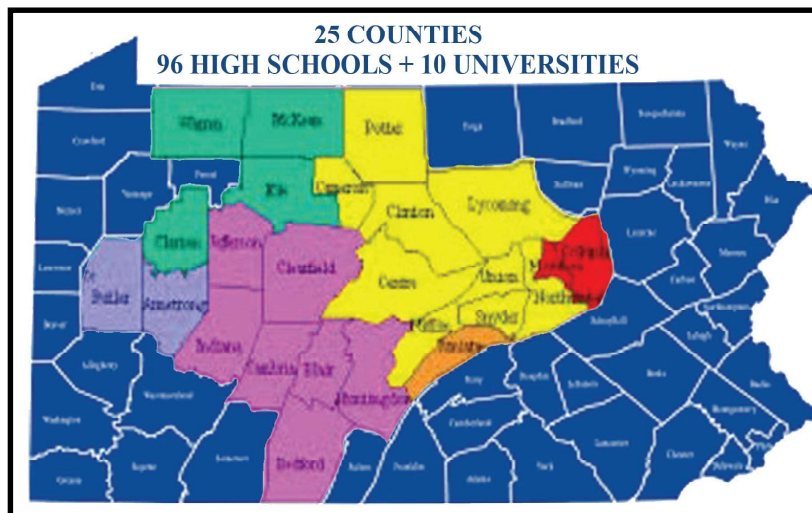

All of our chapter's extensions of recognition, awards, gifts and scholarships could not be possible without the generosity of our loyal donors and sponsors. Over the past 22 years of continued support, 831 high school and 114 collegiate student-athletes have been honored. Selected high school scholar-athletes have received scholarships totaling $249,000. The board thanks those donors and sponsors for investing in the youth of our country and hopes you will take special note of those individuals, corporations and organizations who have stepped up to support us in completing our chapter's mission.

Furthermore, we are appreciative to all the coaches, parents, guardians, family, friends and others gathered here today to add their congratulations and good wishes to those we honor for their accomplishments in the arena of amateur football.

Enjoy the banquet!

John Kulka, *President*
Central Pennsylvania
Chapter, National Football
Foundation & College
Hall of Fame