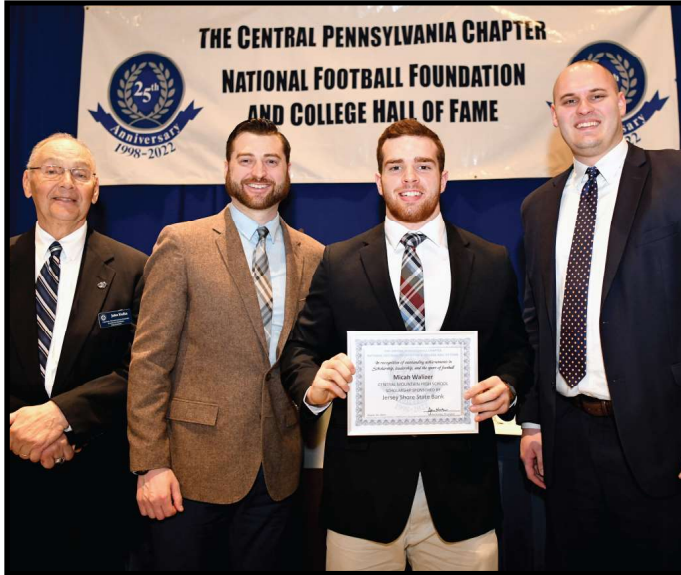

Scholarship Winners:

Presenters: Central PA Chapter NFF President, John Kulka, and Andrew Janocko

Jersey Shore State Bank Scholarship

Central Mountain -- Micah Walizer

John Kulka, Andrew Janocko, Micah Walizer,
Trevor Stark, Jersey Shore State Bank